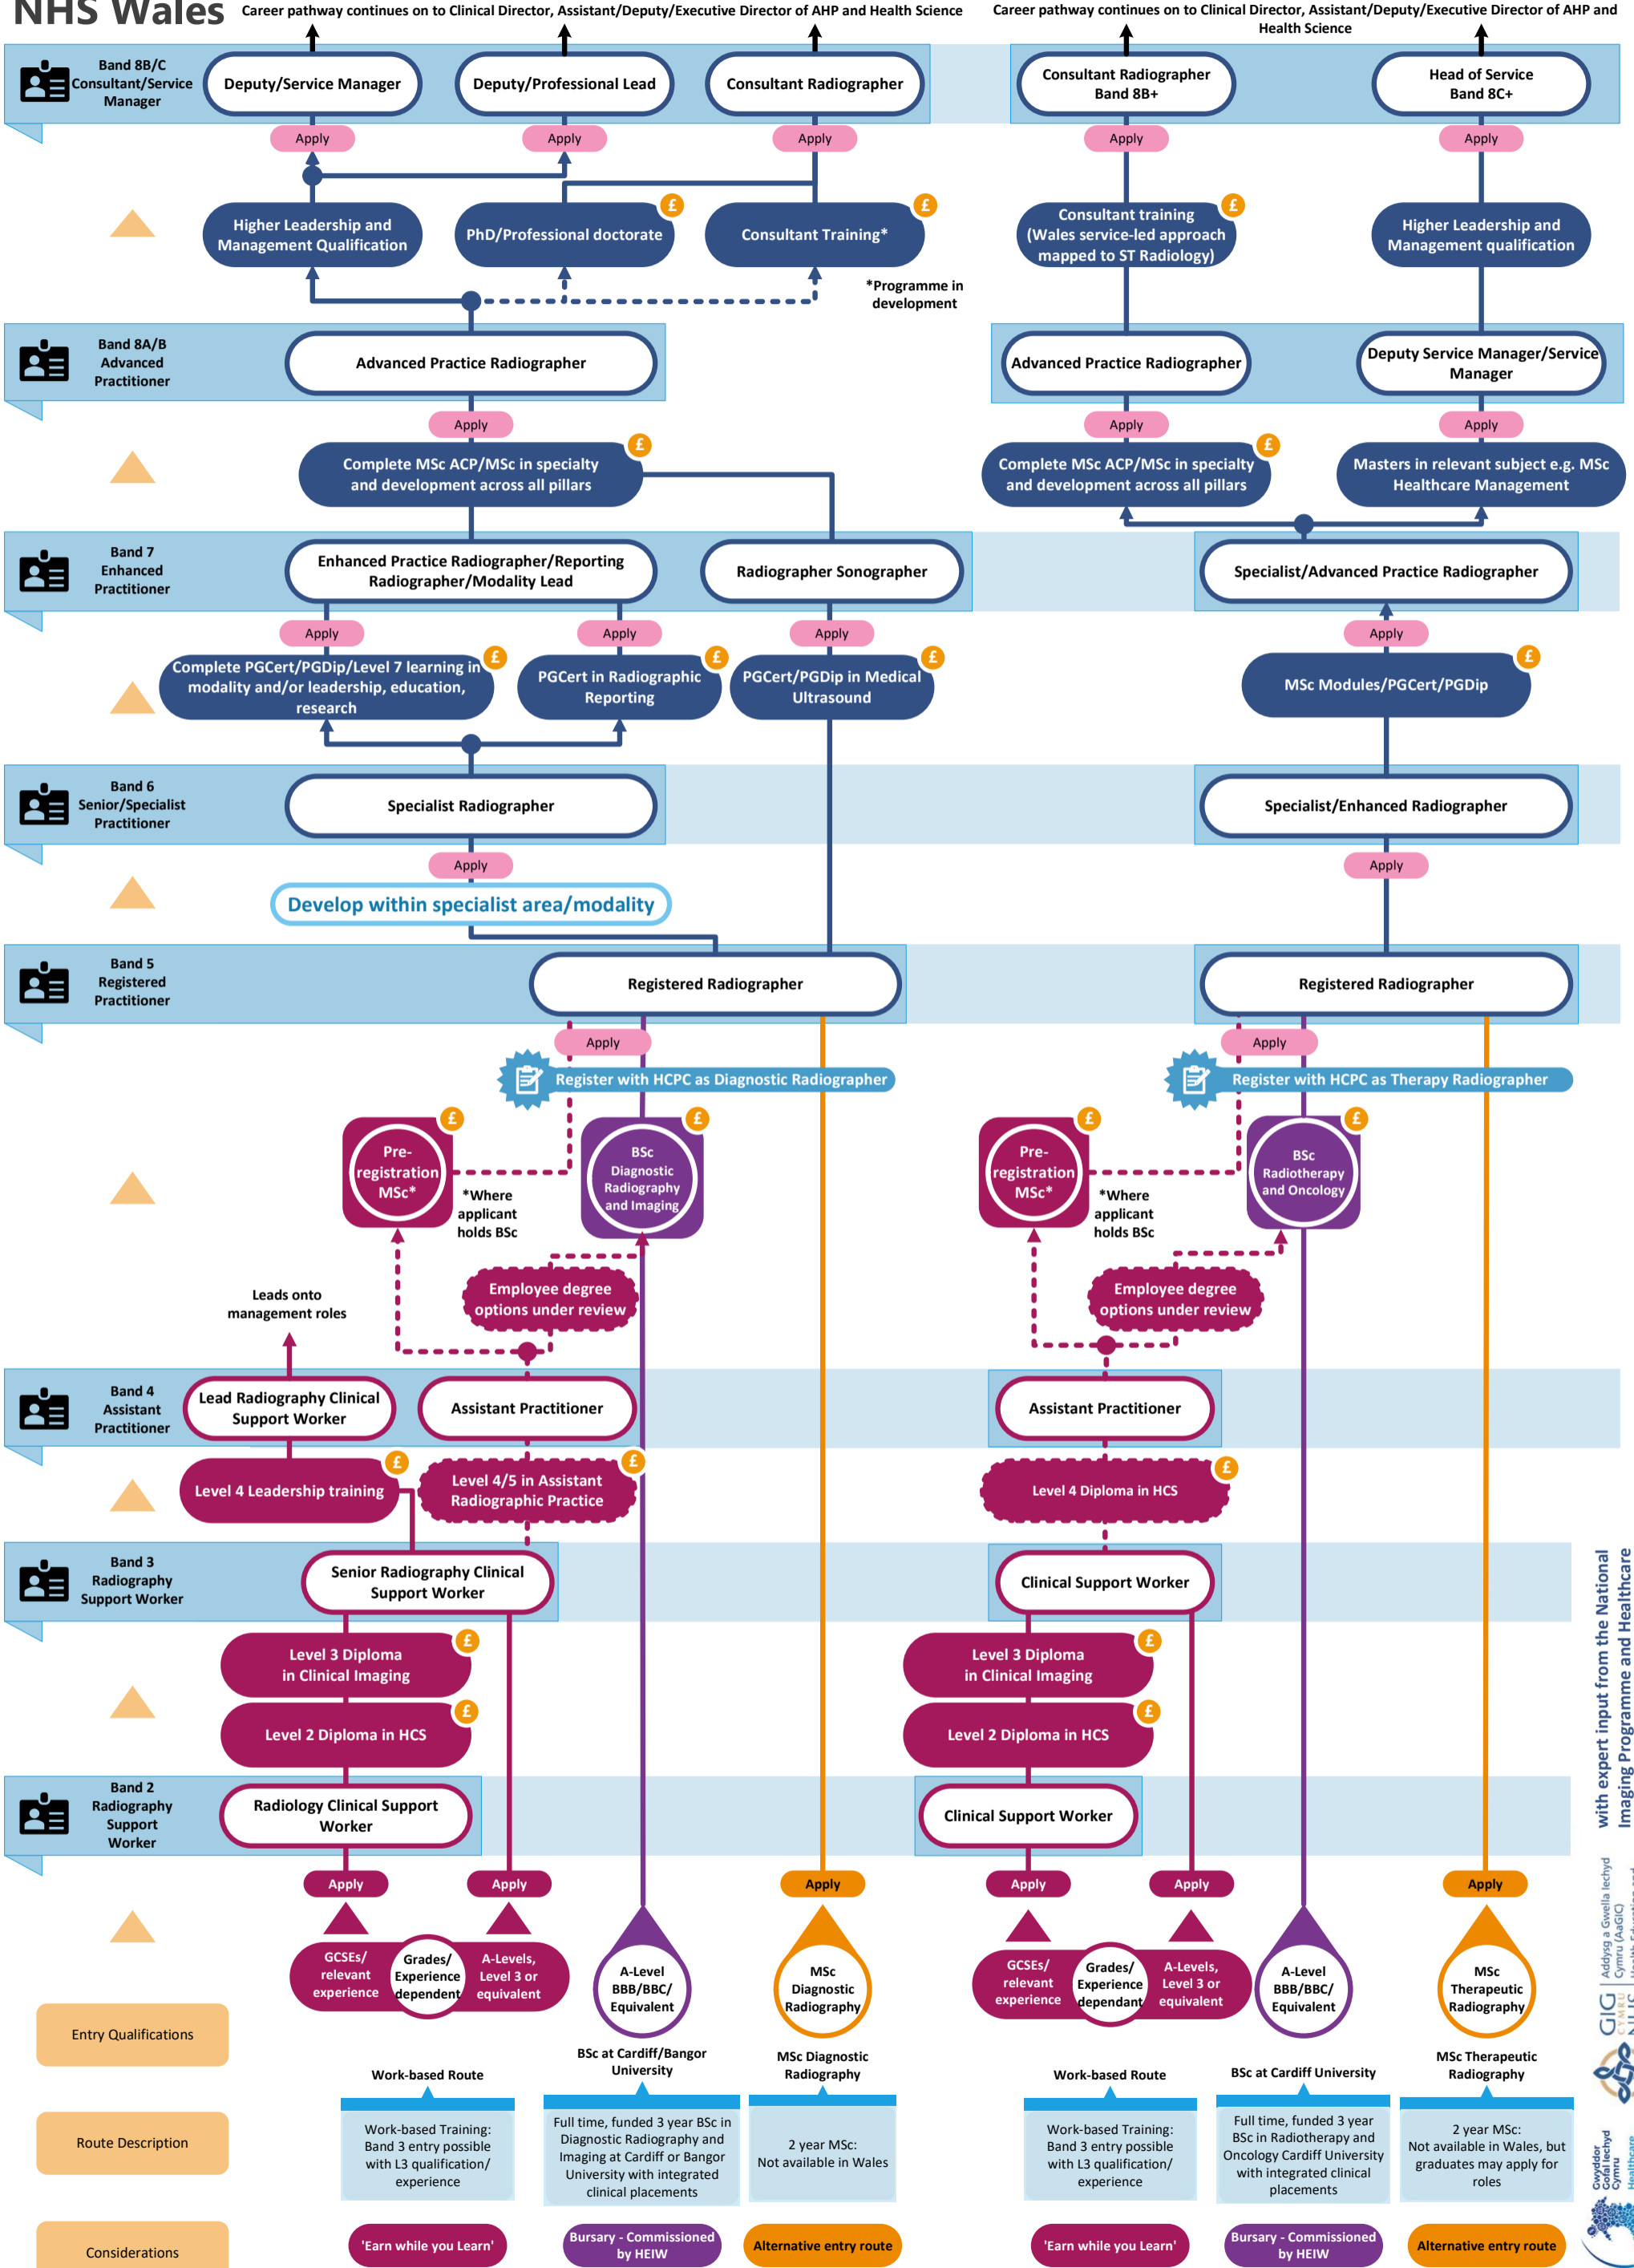

Diagnostic Radiography and Therapeutic Radiography Careers in NHS Wales

Follow this map from bottom to top

NHS Role

Registration

Funding available

Not available in all areas/cases

with expert input from the National Imaging Programme and Healthcare Science Network

GIG Addysia a Gwella Iechyd Cymru (AaGIC) Health Education and Improvement Wales (HEIW)

Cyswiler Gofal Iechyd Cymru Healthcare Science Cymru