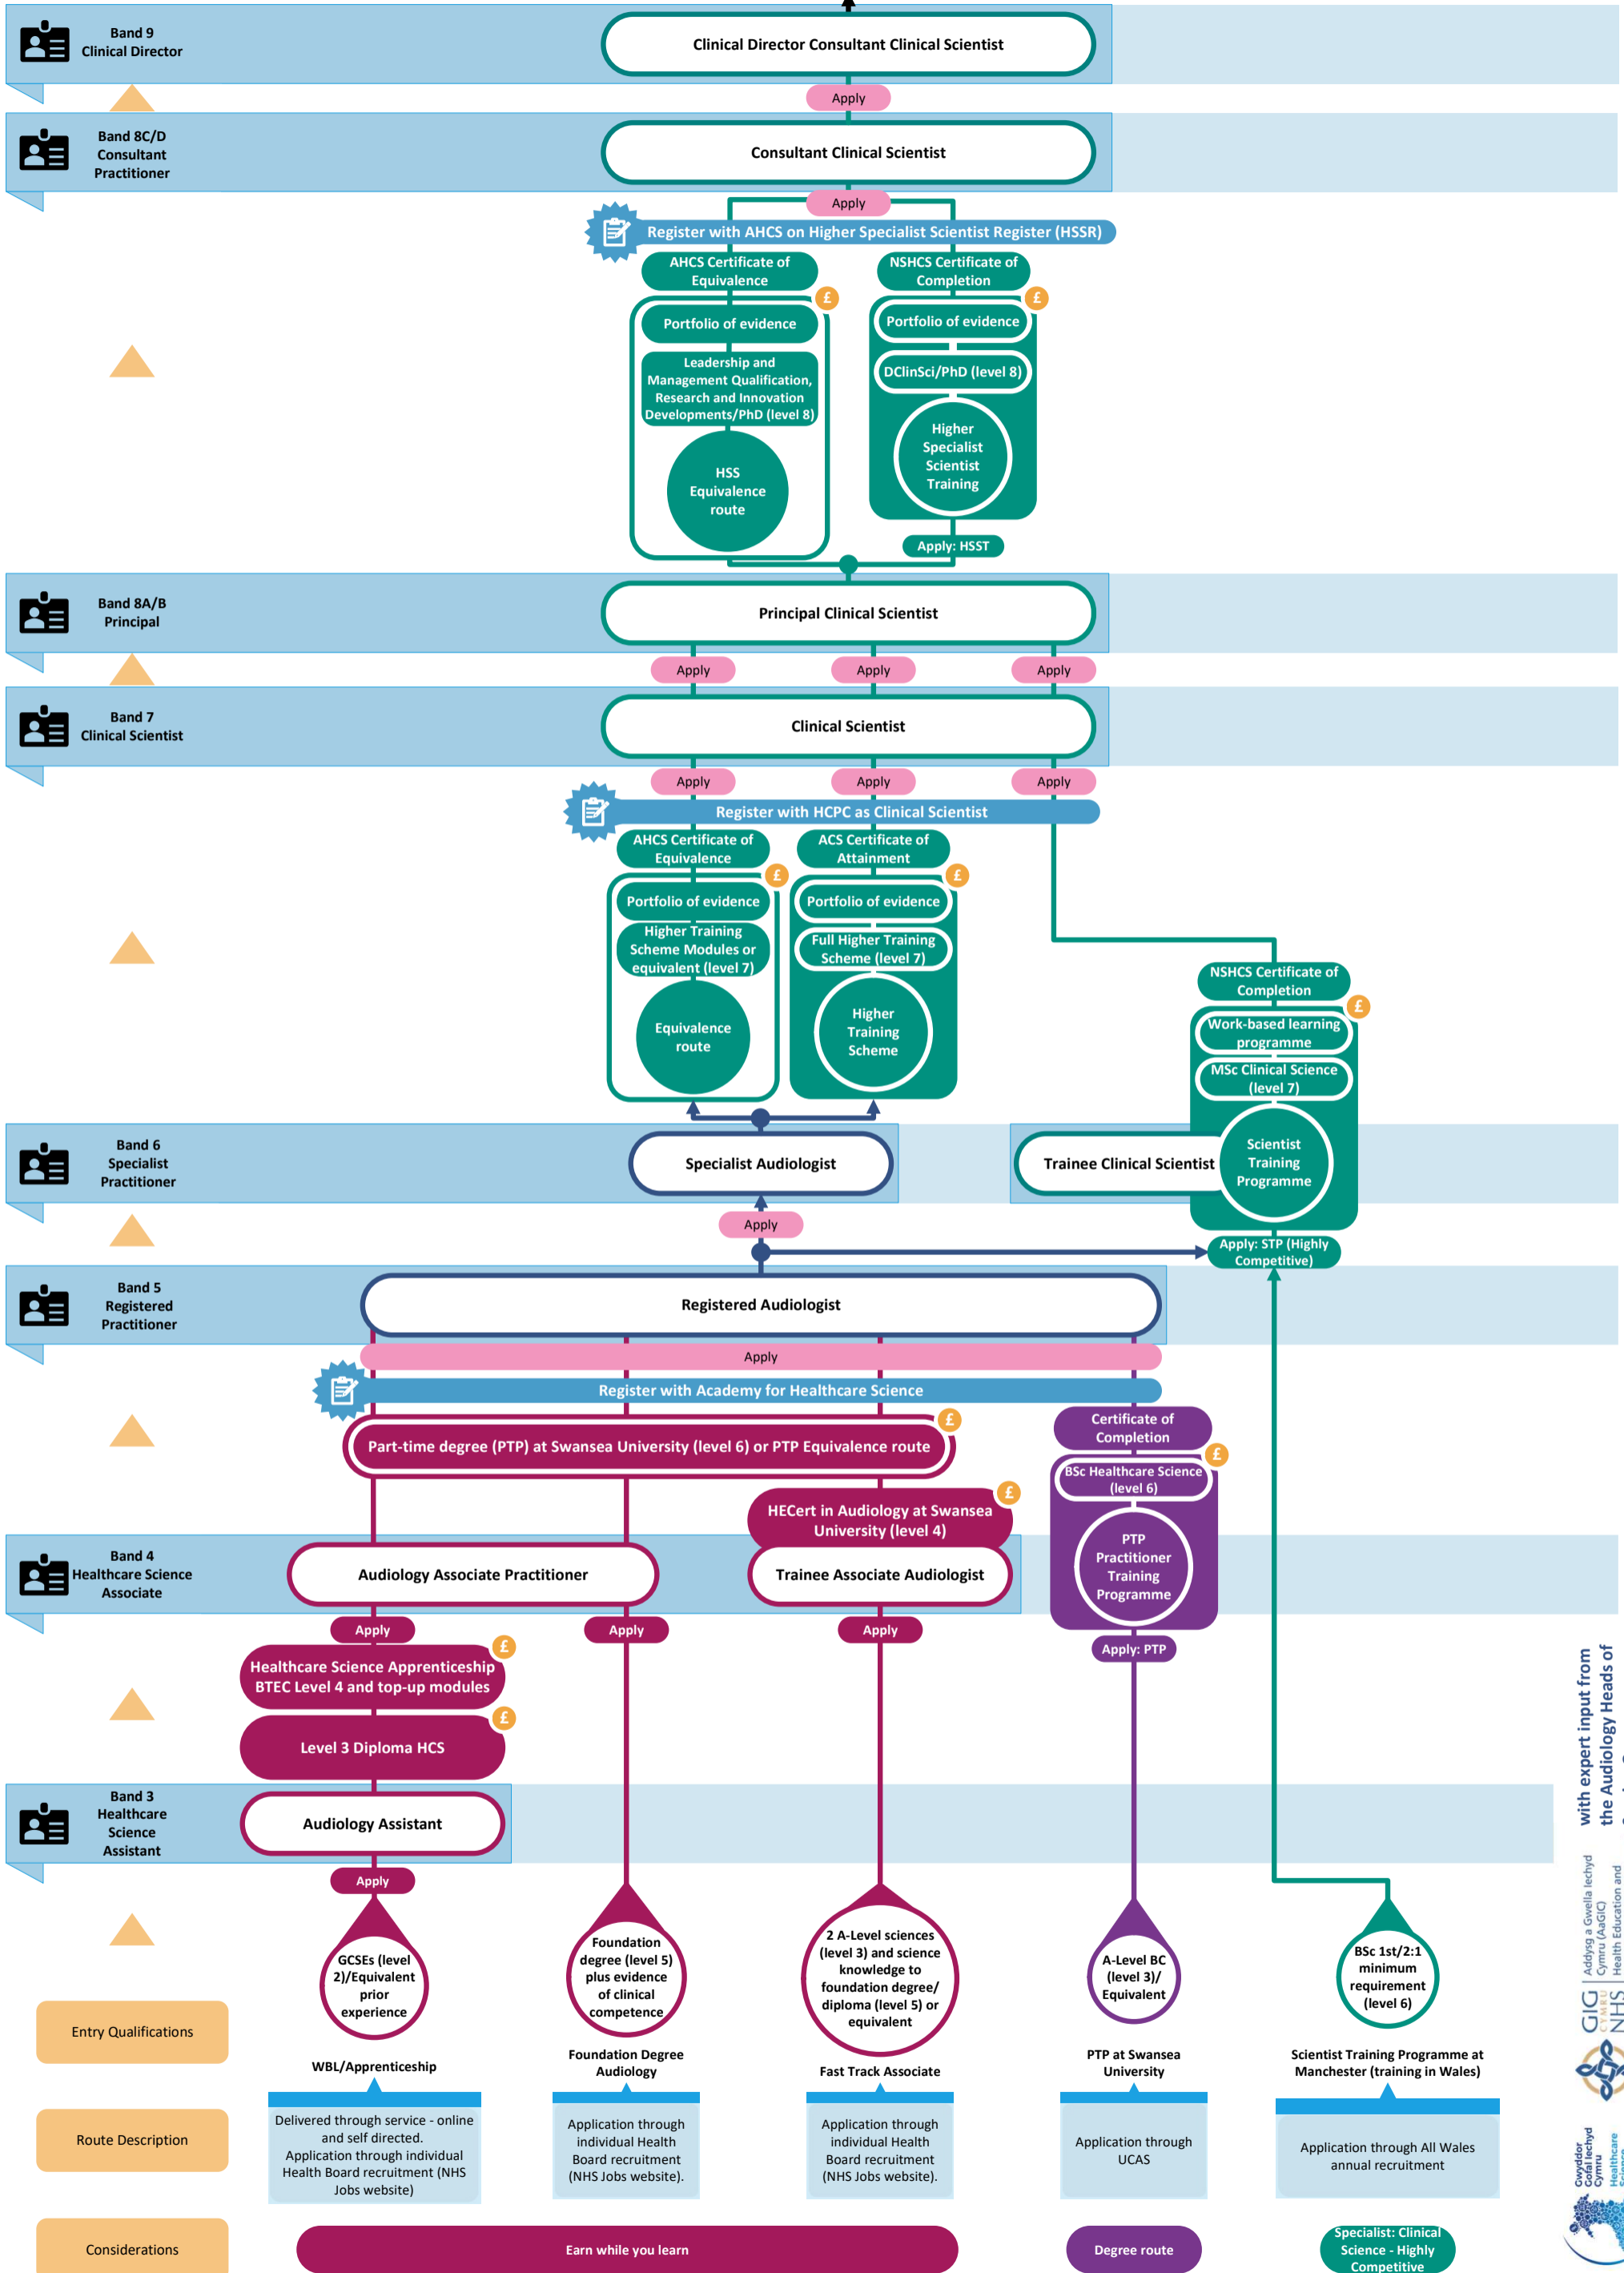

NHS Audiology Careers in NHS Wales

Follow this map from bottom to top

NHS Role

Registration

Funding available

Not available in all areas/cases

Career pathway continues on to Assistant/Deputy/Executive Director of AHP and Health Science

with expert input from the Audiology Heads of Service Group

GIG Addysg a Gwella Iechyd Cymru (AaGIC) Health Education and Improvement Wales (HEIW)

Owydder Cefn Iechyd Cymru Healthcare Improvement Cymru